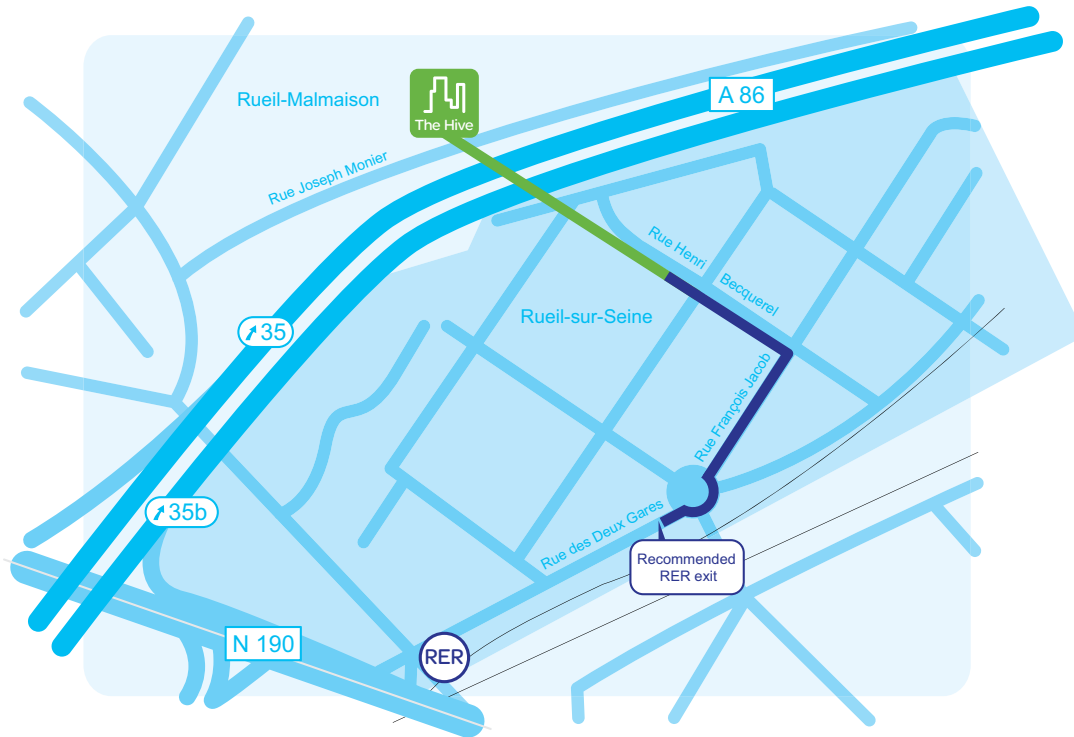

> Using public transport

Rueil- Malmaison station

10 minutes from La Défense and 22 minutes from Gare de Lyon.

Several bus lines serve the stops Rueil, La Défense, Neuilly...

line 158: Rueil-Malmaison / Pont de Neuilly

The advantages!

For pedestrians, persons with reduced mobility or cyclists, a footbridge provides direct access to the building from the RER station in 6 to 8 minutes.

> By car or motorbike

From the Boulevard Périphérique

1. From Porte Maillot, take the N13, in the direction of La Défense
2. Once you pass Neuilly Bridge (Pont de Neuilly), continue on the N13 then take the A14 in the direction of Rueil-Malmaison
3. Enter Rueil-Malmaison, then take the A86 in the direction of Saint-Germain-en-Laye
4. Take the exit 35 and take rue Louis Blériot on the right
5. Take rue Auguste Perret on the right then turn left onto rue Joseph Monier

Tip

Take the “avenue Victor Hugo” RER exit, located in the centre of the platform.
Then turn left and walk under the bridge.
Continue until the place Louis Renault roundabout.
Turn right onto rue François Jacob to the crossroads with rue Henri Becquerel.
Then turn left, you will arrive at the footbridge.