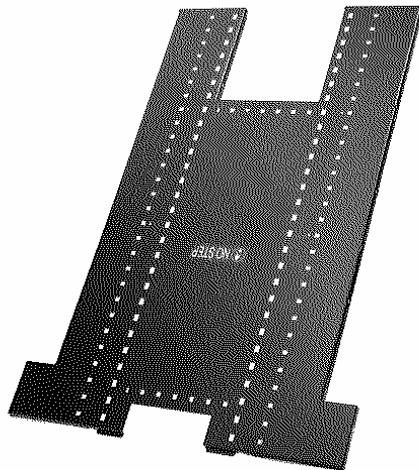

## Roof Redesign AR33xx Series Cabinets

In 2010 the roof of all AR33xx cabinets (except AR3340 and AR3347) were redesigned to add brushes and close off most of the open space to reduce leakage in HACS installations. This Skus for the cabinets and replacement roofs did not change with the new design.

A customer adding new AR33xx series cabinets into an existing installation may receive cabinets with roofs that are different from the AR33xx's that they originally purchased. And for a short period of time in 2010 customers may receive shipments with a mixture of the older and newer style roofs. The original design isn't bad or wrong, it's just an older design. Anyone wanting to change roofs for visual continuity should purchase replacement roofs under Sku AR7211 (600mm) or AR7212 (750mm). These will be the newer design.

### ORIGINAL DESIGN

0M-8639A or 0M-8640A

---

**Please see page 2 for the current roof design**

**REDESIGNED ROOF (Late 2010 and on)**

AR7211 or AR7212