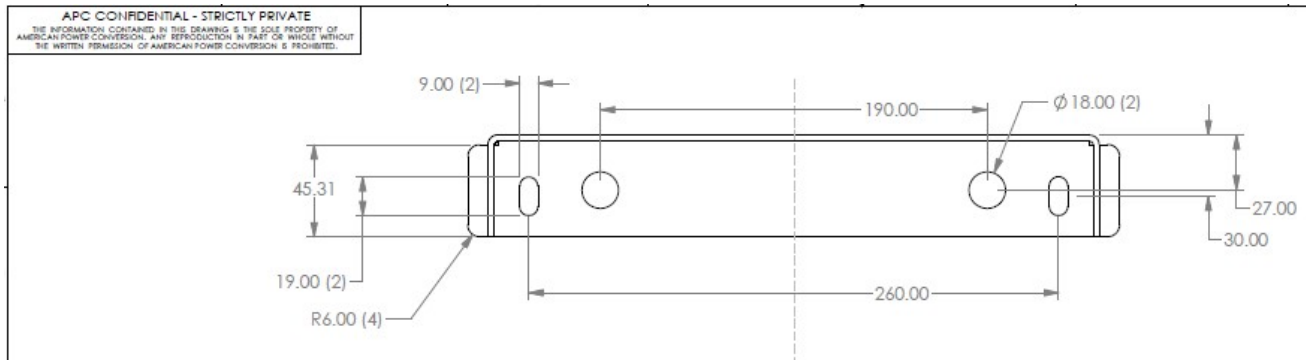

AR7701A-S BOLT HOLE DIMENSIONS

BOTTOM VIEW

SIDE VIEW