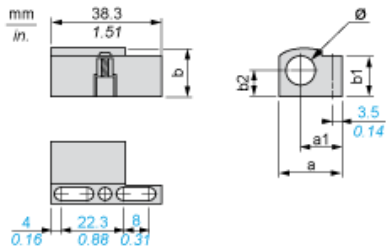

Complementary

Product compatibility	XT cylindrical M12 XS cylindrical M12
Net weight	0.006 kg

Offer Sustainability

Sustainable offer status	Green Premium product
REACH Regulation	REACH Declaration
EU RoHS Directive	Pro-active compliance (Product out of EU RoHS legal scope) EU RoHS Declaration
Mercury free	Yes
RoHS exemption information	Yes
Environmental Disclosure	Product Environmental Profile
Circularity Profile	End of Life Information

Contractual warranty

Warranty	18 months
----------	-----------

Dimensions

Dimensions in mm

a	a1	b	b1	b2	Ø
21.9	14.5	16	15.5	8.5	12

Dimensions in in.

a	a1	b	b1	b2	Ø
0.86	0.57	0.63	0.61	0.33	0.47