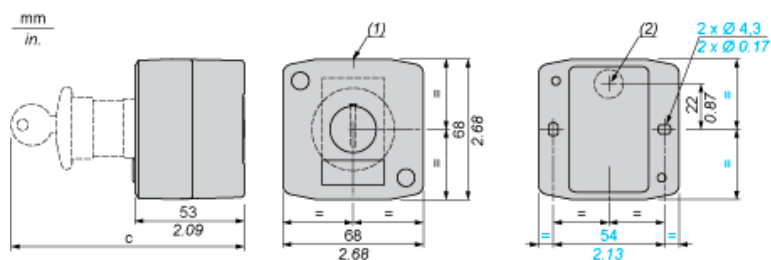

Product data sheet

Characteristics

XALK01T

yellow empty enclosure lid with light grey base - 1 cut-out - Cover Mount.

Main

Range of product	Harmony XALK
Product or component type	Empty control station
Device short name	XALK
Product destination	For XB5 Ø 22 mm control and signalling units
Control station application	Emergency switching off function Emergency stop function
Number of cut-out	1 cut-out
Colour of base of enclosure	Light grey RAL 7035
Colour of cover	Yellow RAL 1021
Material	Polycarbonate
Cable entry	1 knock-out for cable entry, clamping capacity: ≤ 14 mm 2 knock-outs for Pg 13 cable gland and ISO M20, clamping capacity: ≤ 12 mm
IP degree of protection	IP69 IP67 IP66 conforming to IEC 60529 IP69K

Complementary

Assembly style	For customer assembly
Number of horizontal rows	1
Number of vertical rows	1
Product weight	0.136 kg
Resistance to high pressure washer	7000000 Pa at 55 °C, distance: 0.1 m
Mounting support	Direct mounting on cover
Mounting of block	Front mounting Rear mounting
Electrical composition code	SF1 MR1 MF1 SR1
Main group	1 cut-out
Group of product	Standard yellow

Dimensions

- (1) 2 knock-outs for Pg 13.5 cable gland, maximum capacity 12 mm/0.47 in.
 (2) Knock-out for cable entry, maximum capacity 14 mm/0.55 in.

Control station fitted with:	c in mm	c in in.
Flush pushbutton	62	2.44
Pilot light	64	2.52
Illuminated pushbutton	65.5	2.58
Projecting pushbutton	66	2.60
Selector switch	80	3.15
Mushroom head pushbutton	91.5	3.58
Latching mushroom head Emergency stop pushbutton with key	115	4.53
Key switch	105.5	4.15