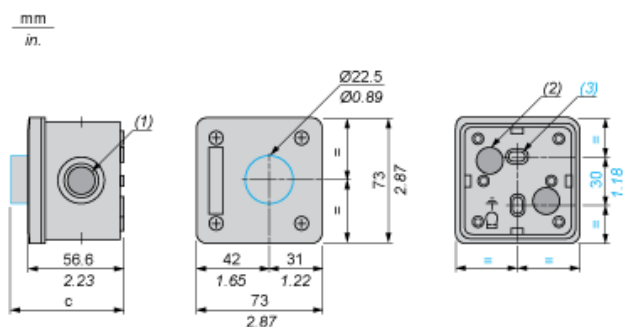

Main

Range of product	Harmony XALE
Product or component type	Complete control station
Device short name	XALE
Product destination	For XB7 Ø 22 mm control and signalling units
Control station application	Emergency stop function
Colour of base of enclosure	Light grey RAL 7035
Colour of cover	Yellow RAL 1021
Material	ABS (acrylonitrile butadiene-styrene)
IP degree of protection	IP54 conforming to IEC 60529
Control station composition	1 emergency stop push-button, trigger action red 2 NC contact(s)
Contact operation	Slow-break

Complementary

Cable entry	2 knock-outs, clamping capacity <= 16 mm 4 knock-outs for ISO M20
Product weight	0.165 kg
Marking	CE
Positive opening	With conforming to EN/IEC 60947-5-1 appendix K
Short-circuit protection	4 A by gG cartridge fuse conforming to EN/IEC 60947-5-1
[Ui] rated insulation voltage	250 V (degree of pollution: 3) conforming to EN/IEC 60947-1
[Uimp] rated impulse withstand voltage	4 kV conforming to EN/IEC 60947-1
[Ie] rated operational current	0.1 A at 250 V DC-13, R300 conforming to EN/IEC 60947-5-1 0.22 A at 125 V DC-13, R300 conforming to EN/IEC 60947-5-1 0.3 A at 240 V AC-14, D300 conforming to EN/IEC 60947-5-1 0.6 A at 120 V AC-14, D300 conforming to EN/IEC 60947-5-1
Electrical reliability	$\Lambda \leq 10 \exp(-6)$ at 17 V 5 mA conforming to IEC 60947-5-4

Dimensions

- (1) 4 ISO 20 knock-outs.
- (2) 2 knock-outs for cable entry, maximum capacity 16 mm / 0.63 in.
- (3) 2 knock-out elongated fixing holes $\varnothing 3$ mm x 5 mm / $\varnothing 0.12$ in. x 0.20 in.

Control station XALE fitted with:	c in mm	c in in.
Flush pushbutton	65.6	2.58
Projecting pushbutton	67.6	2.66
Illuminated pushbutton	71.1	2.80
Pilot light	67.6	2.66
Emergency stop without key	93.85	3.69
Selector switch with standard handle	81.1	3.19
Key switch	96.6	3.80