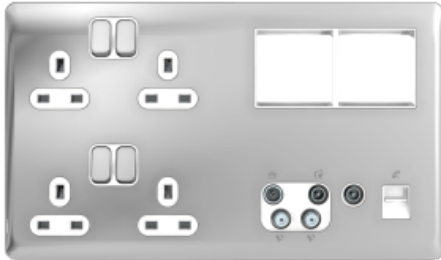

# GGBL3020D4MPWPC

Lisse - Media Plate - 2xTwin 13A socket 2 euro outlets BT sec and TV return - PC

### Main

Range	Lisse
Aesthetic name	Screwless deco
Product or component type	Multi-services socket
TV socket type	Intermediate
Colour tint	Polished chrome cover plate White interior
Quantity per set	Set of 5

### Complementary

Device presentation	Complete product
TV connector	Male IEC 1
Radio connector	Female IEC 1
SAT connector	F type 2
Telephone connector	British 1
Device mounting	Flush
Fixing mode	Concealed screws
Surface finish	Polished
Material	Stainless steel
Type of packing	Box
Depth	37 mm
Width	295 mm
Height	174 mm
Product weight	0.7395 kg